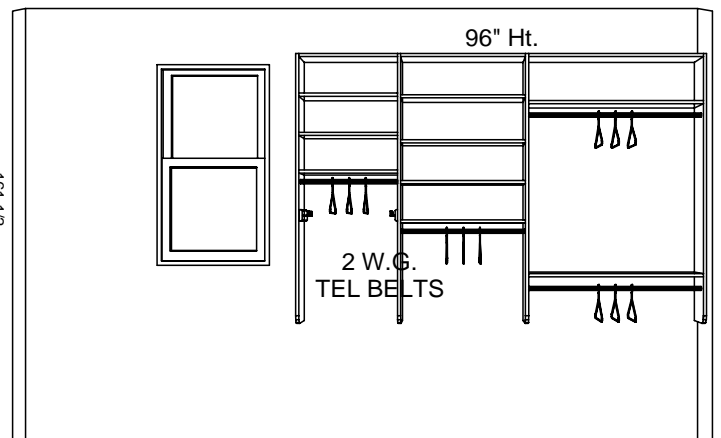

DESIGN EXAMPLES - MODERATE		Closet Specifications		Material Specifications		
		Location	Master		Color	Bisque
Job# PC 3688		Ceiling Height	108		Edge	Std
Designer Monica/Christine		Door Height			Rods	Chrome
Designed Especially for:		BB Dimensions	? X ?	1/4R	Fronts	Contemporary
		Tear-Out			Handles	Crescent B Chrome
Mitchell Bath Projec		Walls			Shelving	Standard
Date	9/18/06	Floor			Backer/Molding	No / No

WALLS 4 & 5

*BENCH NEEDS TO BE IN 3 SECTIONS TO SUPPORT WEIGHT BETTER

MASTER ISLAND

FRONT

BACK

PLAN VIEW

WALL 3

Customer Design Approval