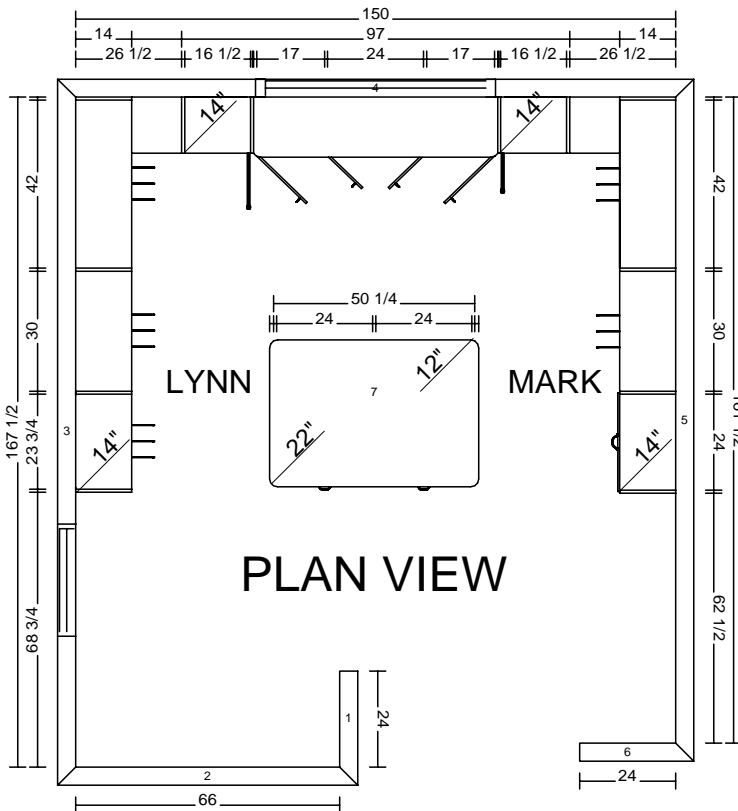

DESIGN EXAMPLES - MODERATE		Closet Specifications		Material Specifications		
		Location	Master		Color	Bisque
Job# PC 3688		Ceiling Height	108		Edge	Std
Designer Monica/Christine		Door Height			Rods	Chrome
Designed Especially for:		BB Dimensions	? X ?	1/4R	Fronts	Contemporary
		Tear-Out			Handles	Crescent B Chrome
Mitchell Bath Projec		Walls			Shelving	Standard
Date	9/18/06	Floor			Backer/Molding	No / No

WALLS 4 & 5

*BENCH NEEDS TO BE IN 3 SECTIONS TO SUPPORT WEIGHT BETTER

MASTER ISLAND

FRONT

BACK

PLAN VIEW

WALL 3

Customer Design Approval