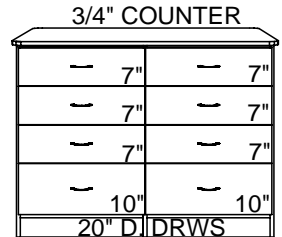

DESIGN EXAMPLES - MODERATE		Closet Specifications		Material Specifications		
		Location	Master		Color	Bisque
Job# PC 3688		Ceiling Height	108		Edge	Std
Designer Monica/Christine		Door Height			Rods	Chrome
Designed Especially for:		BB Dimensions	? X ?	1/4R	Fronts	Contemporary
		Tear-Out			Handles	Crescent B Chrome
Mitchell Bath Projec		Walls			Shelving	Standard
Date	9/18/06	Floor			Backer/Molding	No / No

WALLS 4 & 5

*BENCH NEEDS TO BE IN 3 SECTIONS TO SUPPORT WEIGHT BETTER

MASTER ISLAND

FRONT

BACK

PLAN VIEW

WALL 3

Customer Design Approval