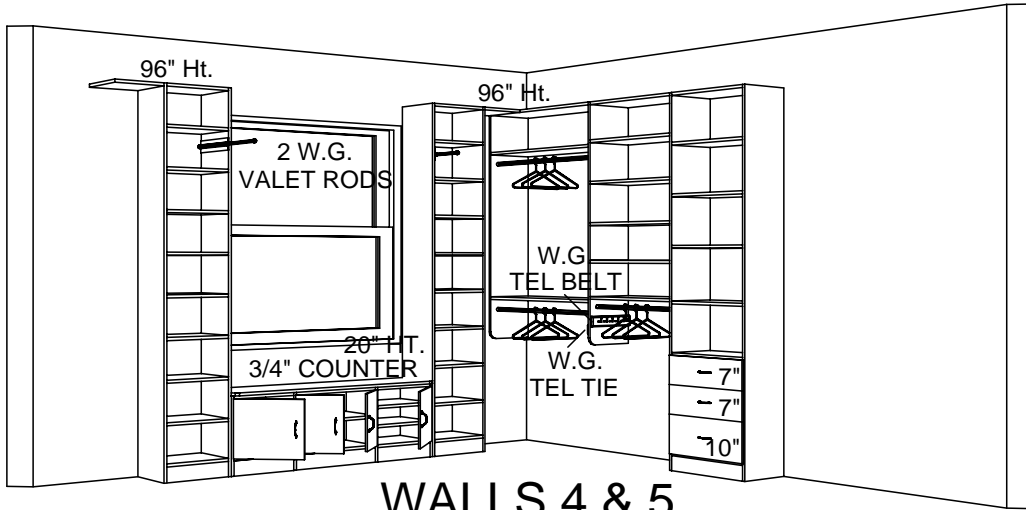

DESIGN EXAMPLES - MODERATE		Closet Specifications		Material Specifications		
		Location	Master		Color	Bisque
Job# PC 3688		Ceiling Height	108		Edge	Std
Designer Monica/Christine		Door Height			Rods	Chrome
Designed Especially for:		BB Dimensions	? X ?	1/4R	Fronts	Contemporary
		Tear-Out			Handles	Crescent B Chrome
Mitchell Bath Projec		Walls			Shelving	Standard
Date	9/18/06	Floor			Backer/Molding	No / No

WALLS 4 & 5

*BENCH NEEDS TO BE IN 3 SECTIONS TO SUPPORT WEIGHT BETTER

MASTER ISLAND

FRONT

BACK

PLAN VIEW

WALL 3

Customer Design Approval