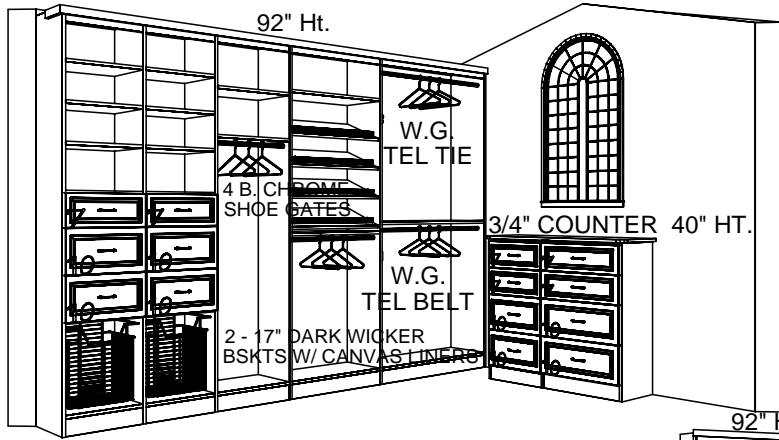

DESIGN EXAMPLES - SPECTACULAR		Closet Specifications		Material Specifications		
VERSION 4.0		Location	Master		Color	Sienna Apple
Job#	PC 5739	Ceiling Height	106-93		Edge	Std
Designer	Janet Cook	Door Height			Rods	Chrome
		BB Dimensions	? X ?	1/4R	Fronts	Raised Panel
Cook Remodeling & Custom Construct		Tear-Out			Handles	Crescent B Chrome
Cook Project		Walls			Shelving	Standard
Date	7/18/07	Floor			Base/Upper Mold	No/Contemporary