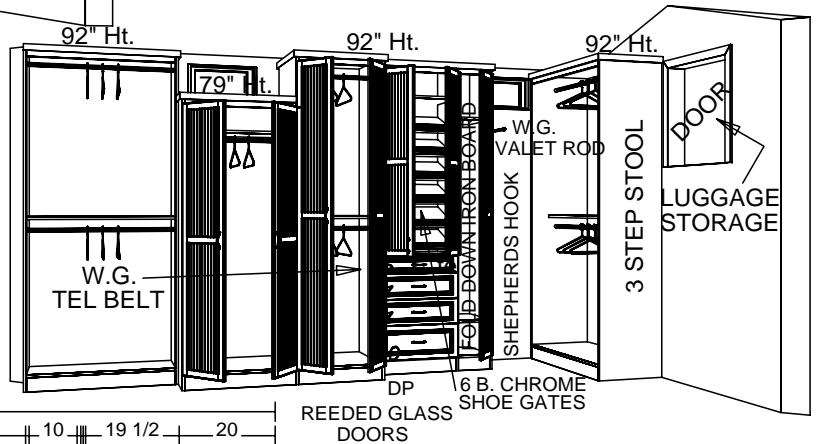

WALLS 5 & 6