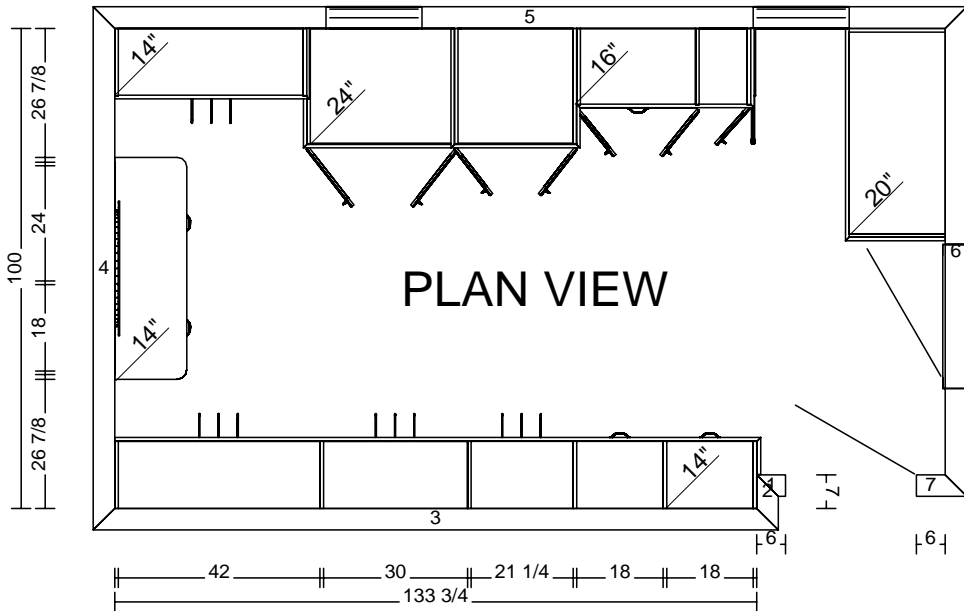

DESIGN EXAMPLES - SPECTACULAR		Closet Specifications		Material Specifications		
VERSION 4.0		Location	Master		Color	Sienna Apple
Job#	PC 5739	Ceiling Height	106-93		Edge	Std
Designer	Janet Cook	Door Height			Rods	Chrome
		BB Dimensions	? X ?	1/4R	Fronts	Raised Panel
Cook Remodeling & Custom Construct		Tear-Out			Handles	Crescent B Chrome
Cook Project		Walls			Shelving	Standard
Date	7/18/07	Floor			Base/Upper Mold	No/Contemporary

WALLS 3 & 4

**MASTER**  
\*CONTEMPORARY CROWN\*

WALLS 5 & 6

PLAN VIEW

Customer Design Approval

Cad Operator VER 4.0

RANAY

Page #